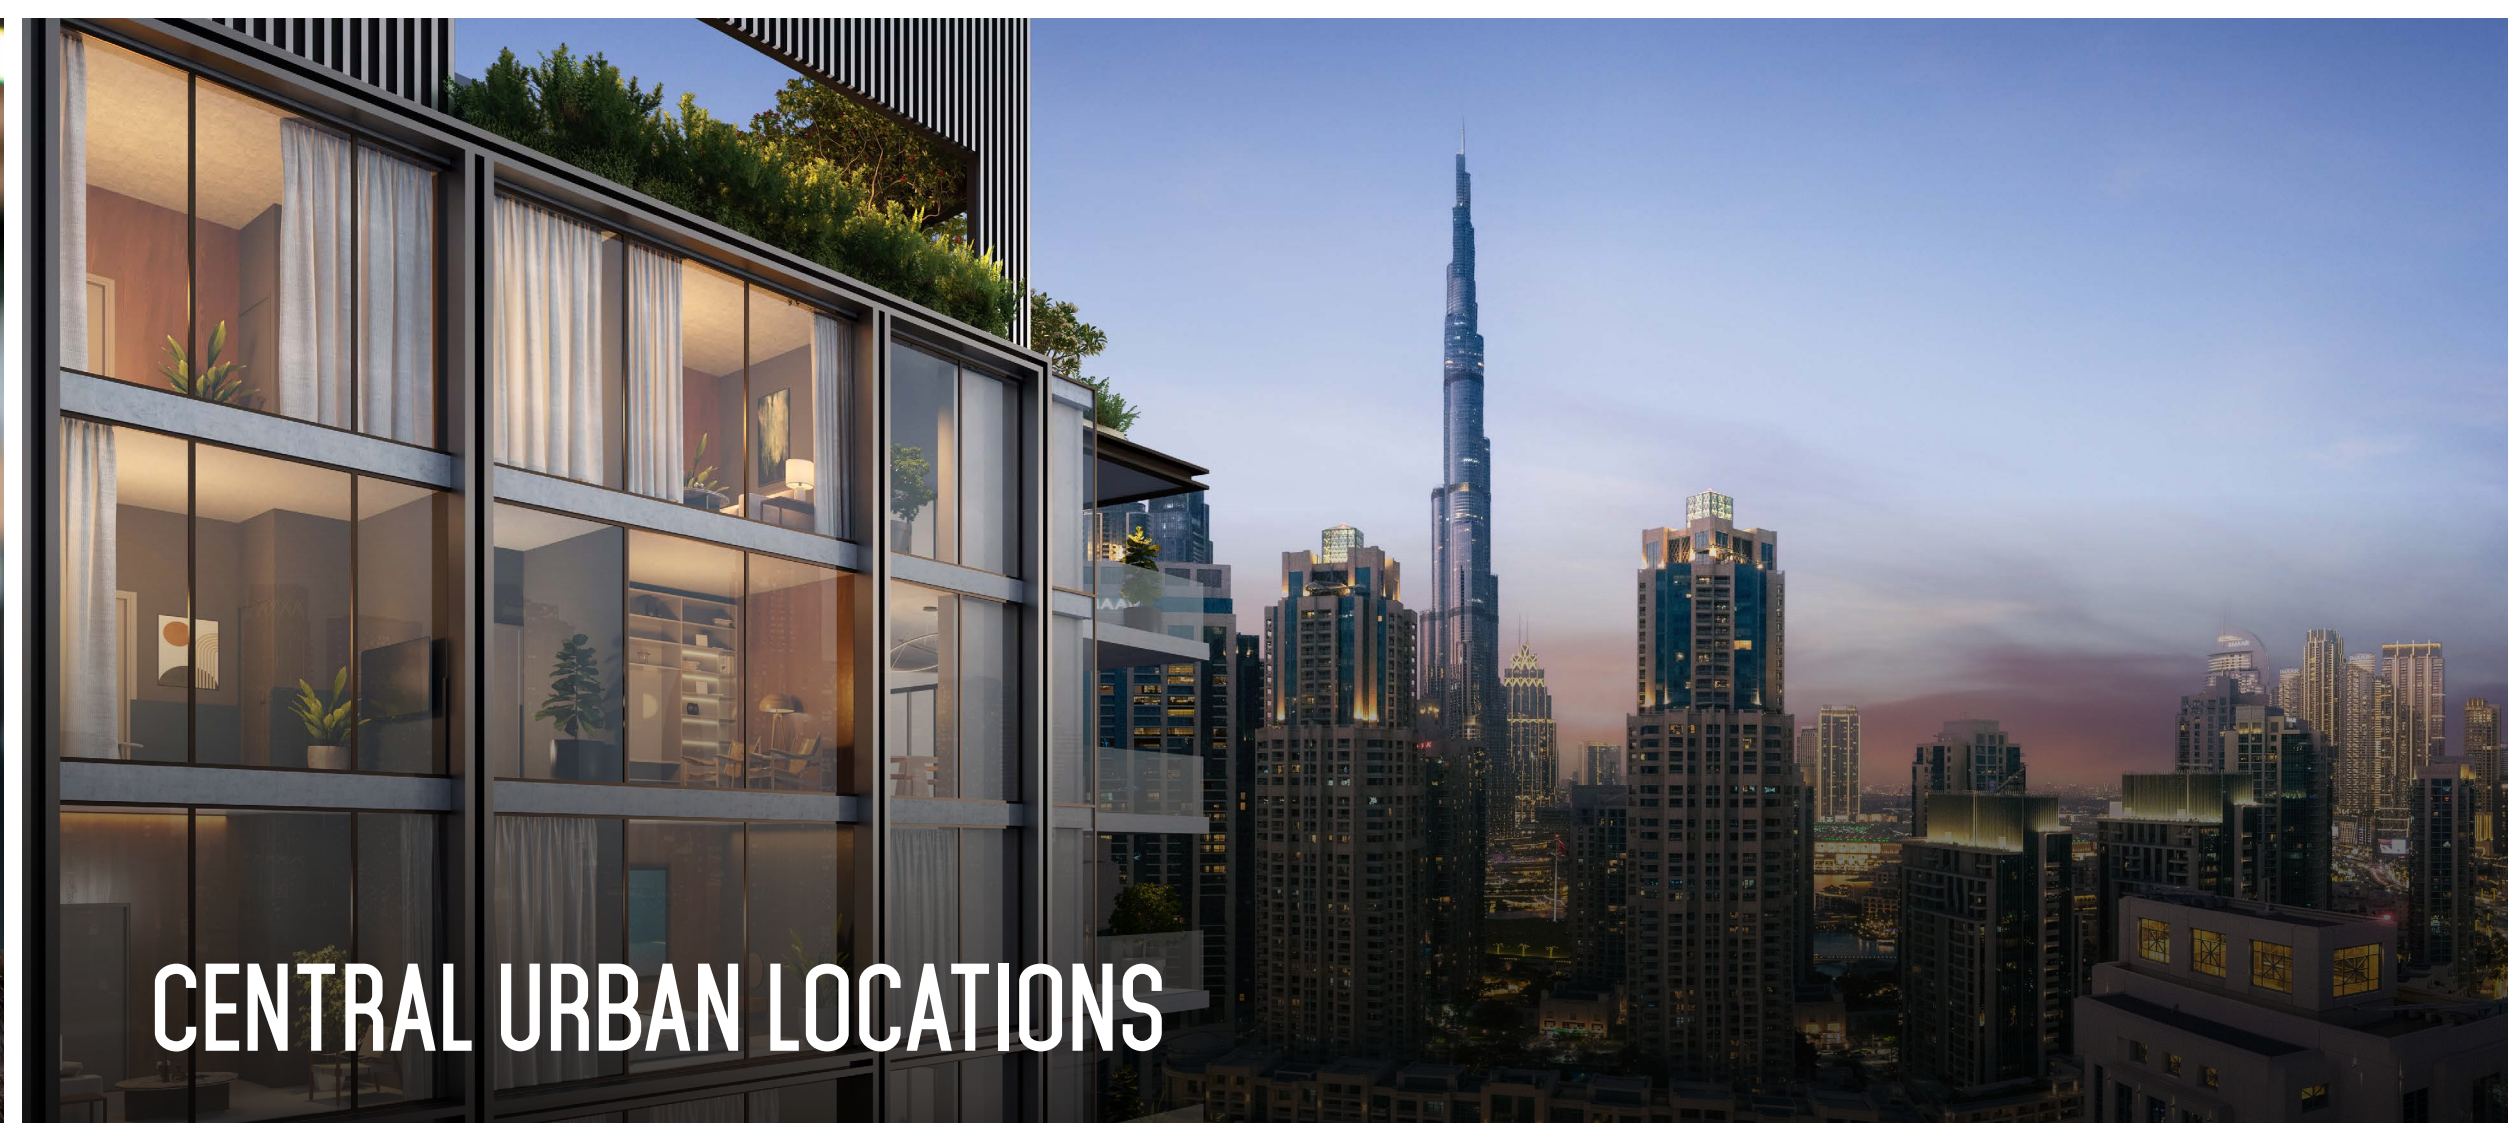

WHAT MAKES A ROVE HOME?

Experience the difference with Rove Home where modern amenities, trendy interiors, and smart features cater to your unique style.

Rove Home is your destination for artful inspiration and cleverly activated spaces.