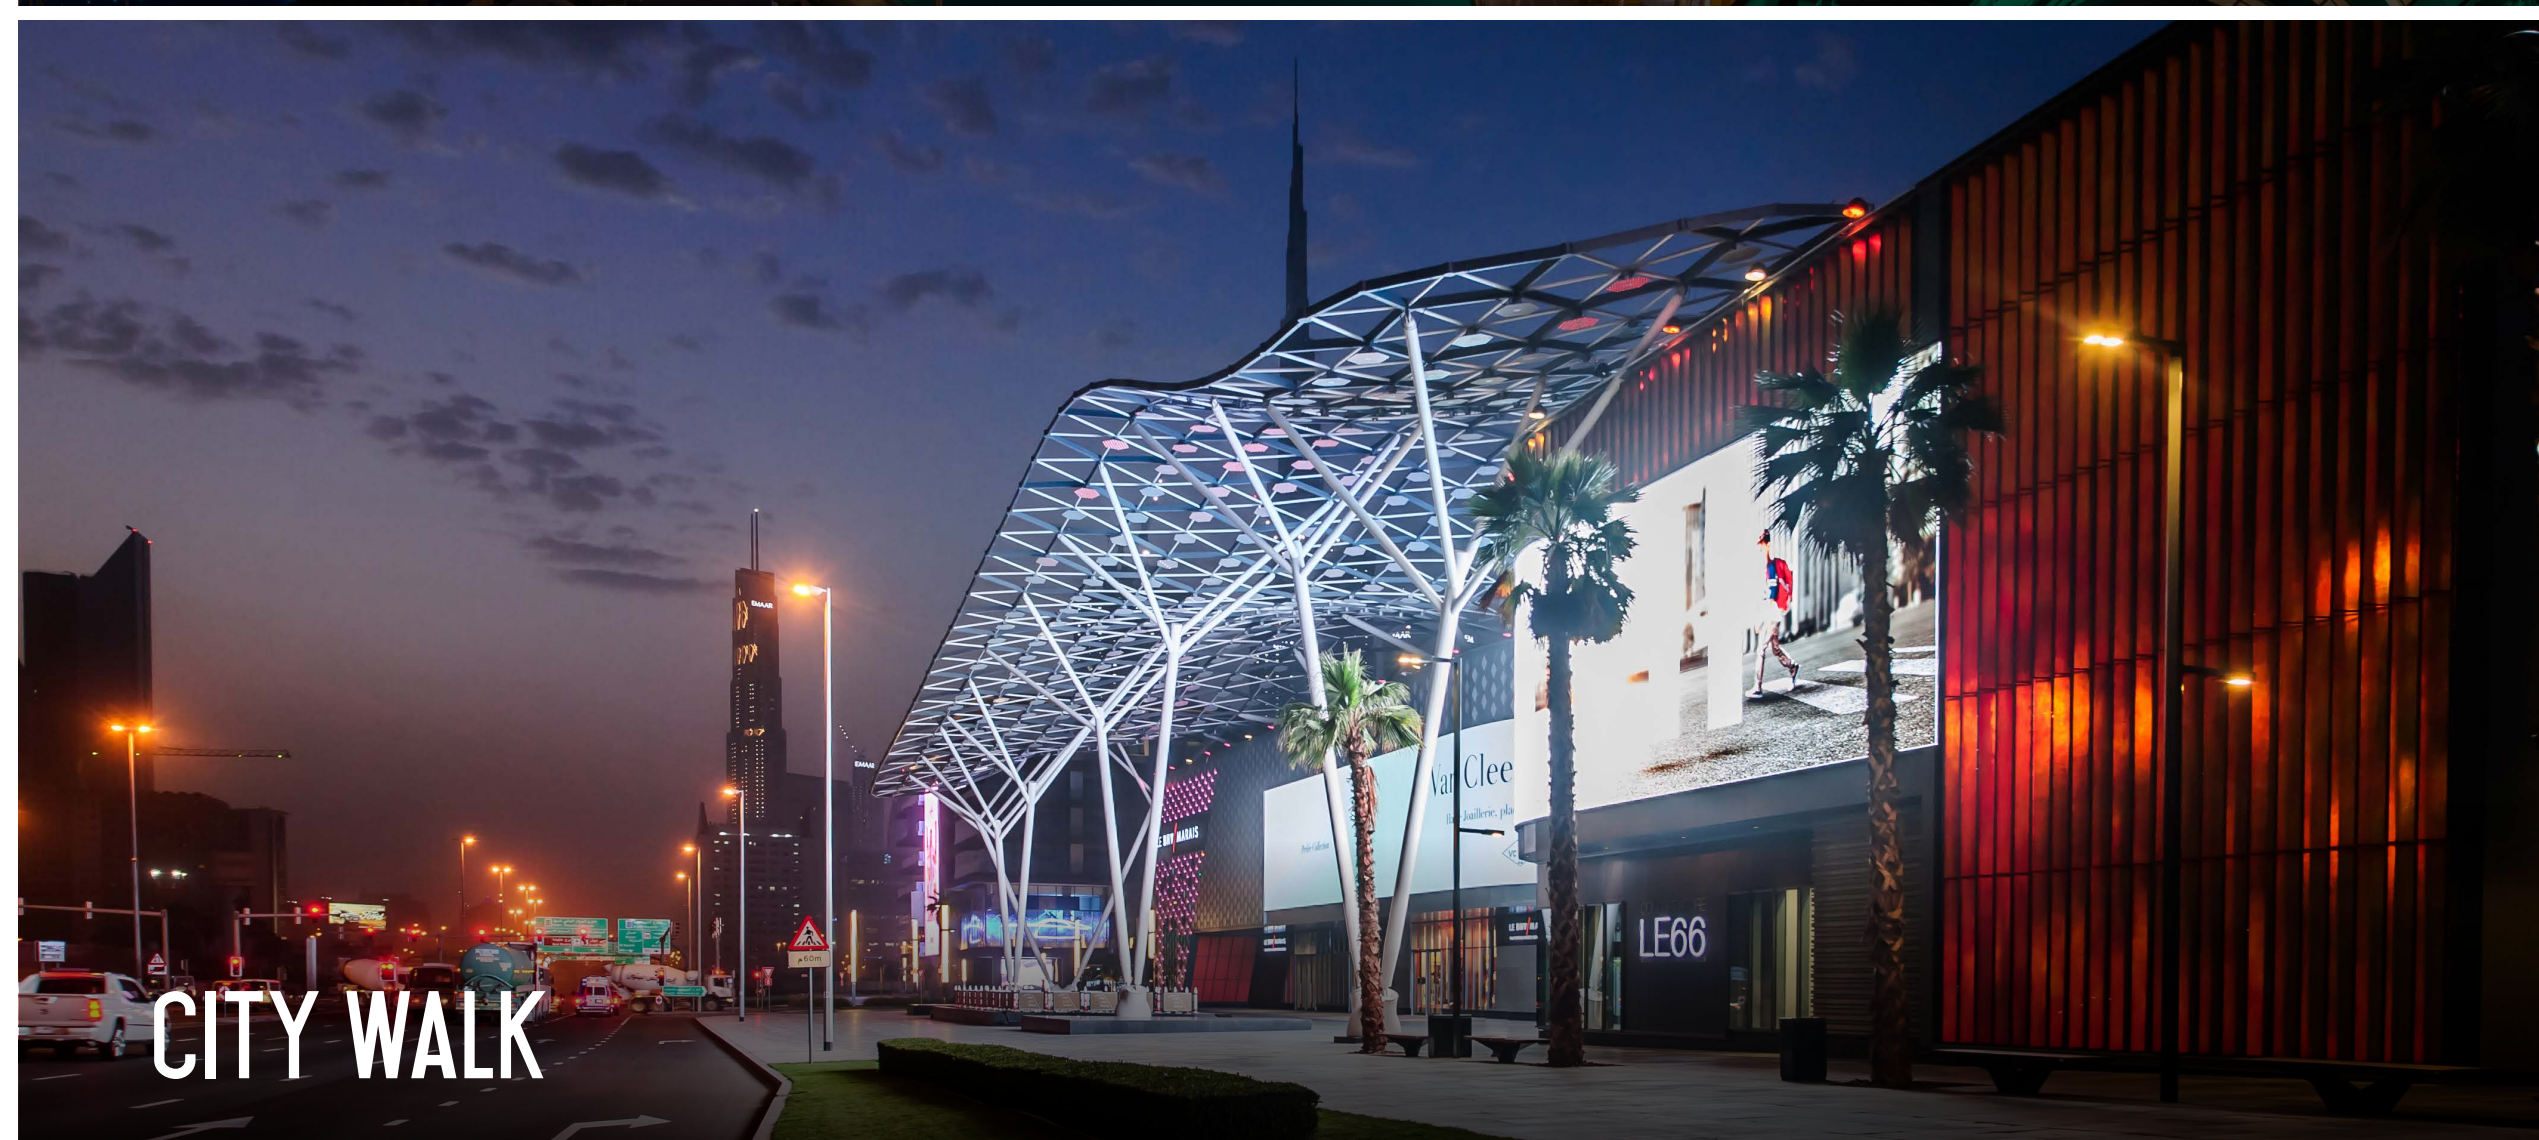

# MARASI DRIVE

---

In the heart of Dubai's Business Bay, Marasi Drive offers a captivating canal-side stroll in a vibrant central district, blending residential, commercial, and leisure amenities seamlessly.

Marasi Drive proximity to Downtown Dubai, grants easy access to its iconic attractions, its strategic location ensures seamless connectivity to Al Khail Road and Sheikh Zayed Road, facilitating effortless travel across the city and beyond.

# A HOME FOR THE YOUNG AND YOUNG-AT-HEART

The dynamic essence of Rove comes to life at a new address Marasi Drive, Business Bay. Enjoy an urban living experience beyond the ordinary.

Rove Home offers an array of 40+ amenities spread across 3 dedicated zones at different heights, a floating podium level, sky garden, and the rooftop.

## EXPLORE THE NEIGHBORHOOD

---

Embrace urban living at Rove Home Marasi Drive, where connectivity is effortless and convenience is key!

With Dubai's trendiest spots right at your doorstep, explore nearby entertainment and dining experiences in just 15 minutes. Live your best life at Rove Home Marasi Drive!