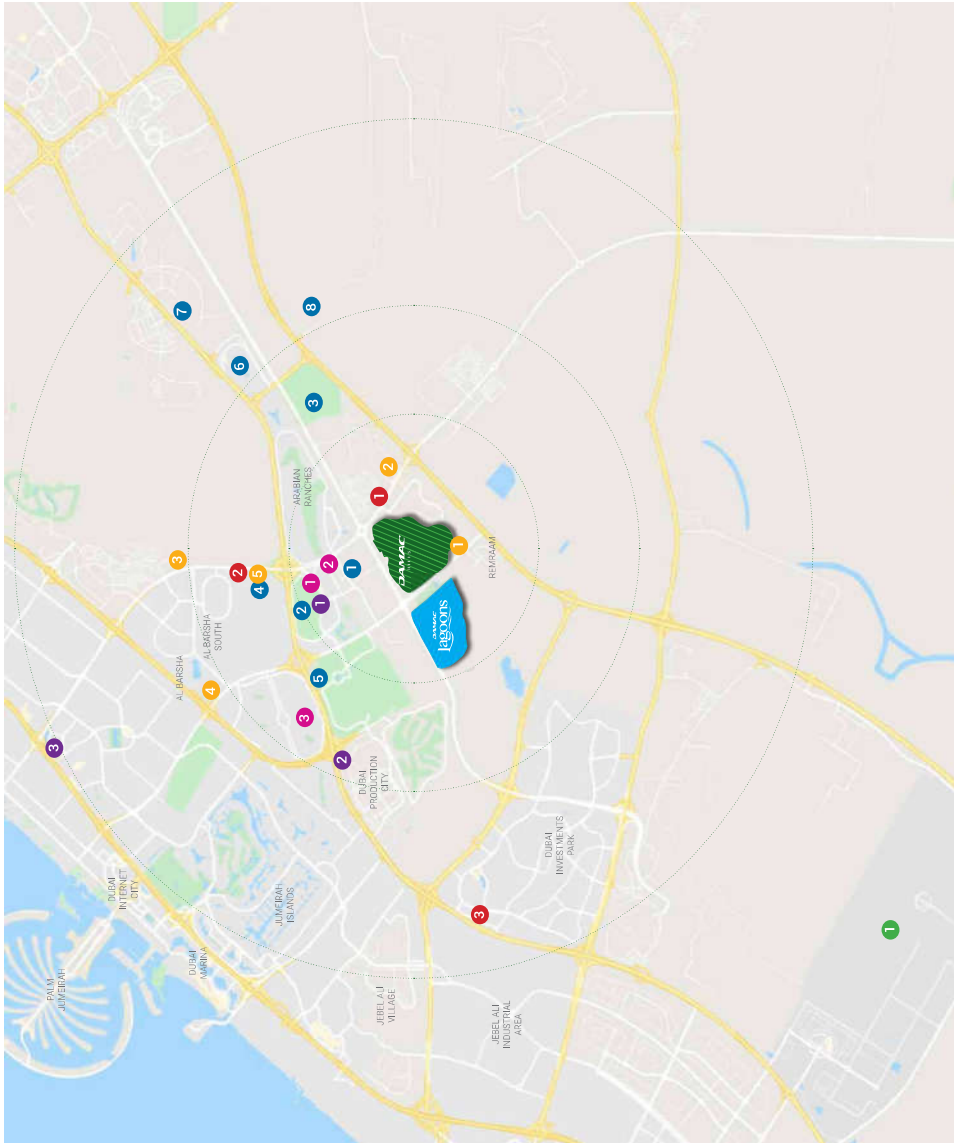

HOSPITALS

- 1 Aster Medical Centre – 9 minutes
- 2 Mediclinic Parkview Hospital – 12 minutes
- 3 NMC Royal Hospital – 19 minutes

HOTELS

- 1 Park Inn by Radisson – 10 minutes
- 2 Studio One Hotel – 9 minutes
- 3 Five Hotel Jumeirah Village Circle – 19 minutes

SCHOOLS

- 1 Jebel Ali School – 5 minutes
- 2 Fairgreen International School – 11 minutes
- 3 Global Indian International School – 16 minutes
- 4 Safa Community School – 18 minutes
- 5 Kings' School – 21 minutes

AIRPORT

- 1 Al Maktoum International Airport – 28 minutes

MALLS

- 1 First Avenue Mall – 11 minutes
- 2 City Centre M'aiseim – 14 minutes
- 3 Mall of the Emirates – 24 minutes

DAMAC Lagoons is hidden away along Hessa Street right opposite DAMAC Hills community. The convenient location puts residents within minutes of the city's key arterial freeways such as Mohammed Bin Zayed Road, Emirates Road and Al Khail Road.