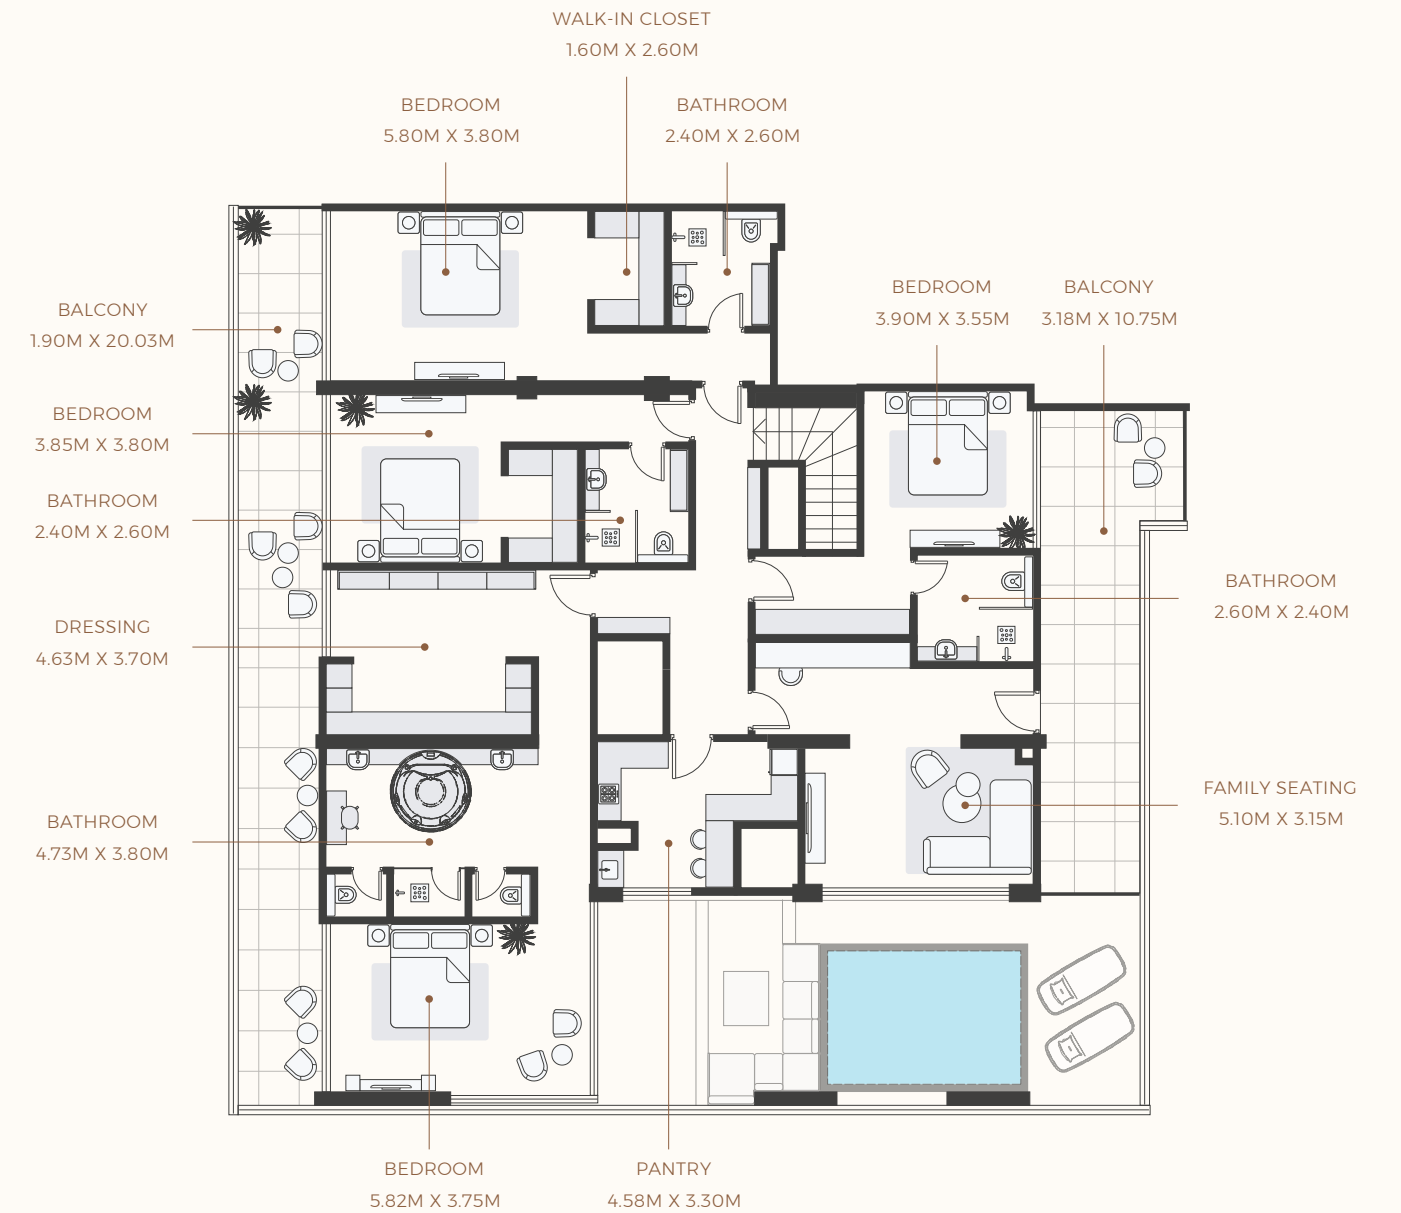

RIVIERA

AZURE

FLOOR PLAN
STUDIO TYPE 1
 1ST TO 7TH FLOOR

SUITE AREA : 305.16 SQ.FT
 TOTAL AREA : 388.15 SQ.FT

TYPICAL UNITS

FLOOR PLAN
1 BEDROOM TYPE 1
 1ST TO 7TH FLOOR

SUITE AREA : 558.11 SQ.FT
 TOTAL AREA : 715.38 SQ.FT

SUITE AREA : 2189.29 SQ.FT
TOTAL AREA : 3598.41 SQ.FT

TYPICAL UNITS

FLOOR PLAN

PENTHOUSE TYPE 2 FLOOR 2

9TH FLOOR

SUITE AREA : 3091.64 SQ.FT
TOTAL AREA : 4083.32 SQ.FT

TYPICAL UNITS

FLOOR PLAN

PENTHOUSE TYPE 3 FLOOR 1

8TH FLOOR

SUITE AREA : 2593.59 SQ.FT
TOTAL AREA : 3302.07 SQ.FT

TYPICAL UNITS

FLOOR PLAN

PENTHOUSE TYPE 3 FLOOR 2

9TH FLOOR

SUITE AREA : 2593.59 SQ.FT
TOTAL AREA : 3302.07 SQ.FT