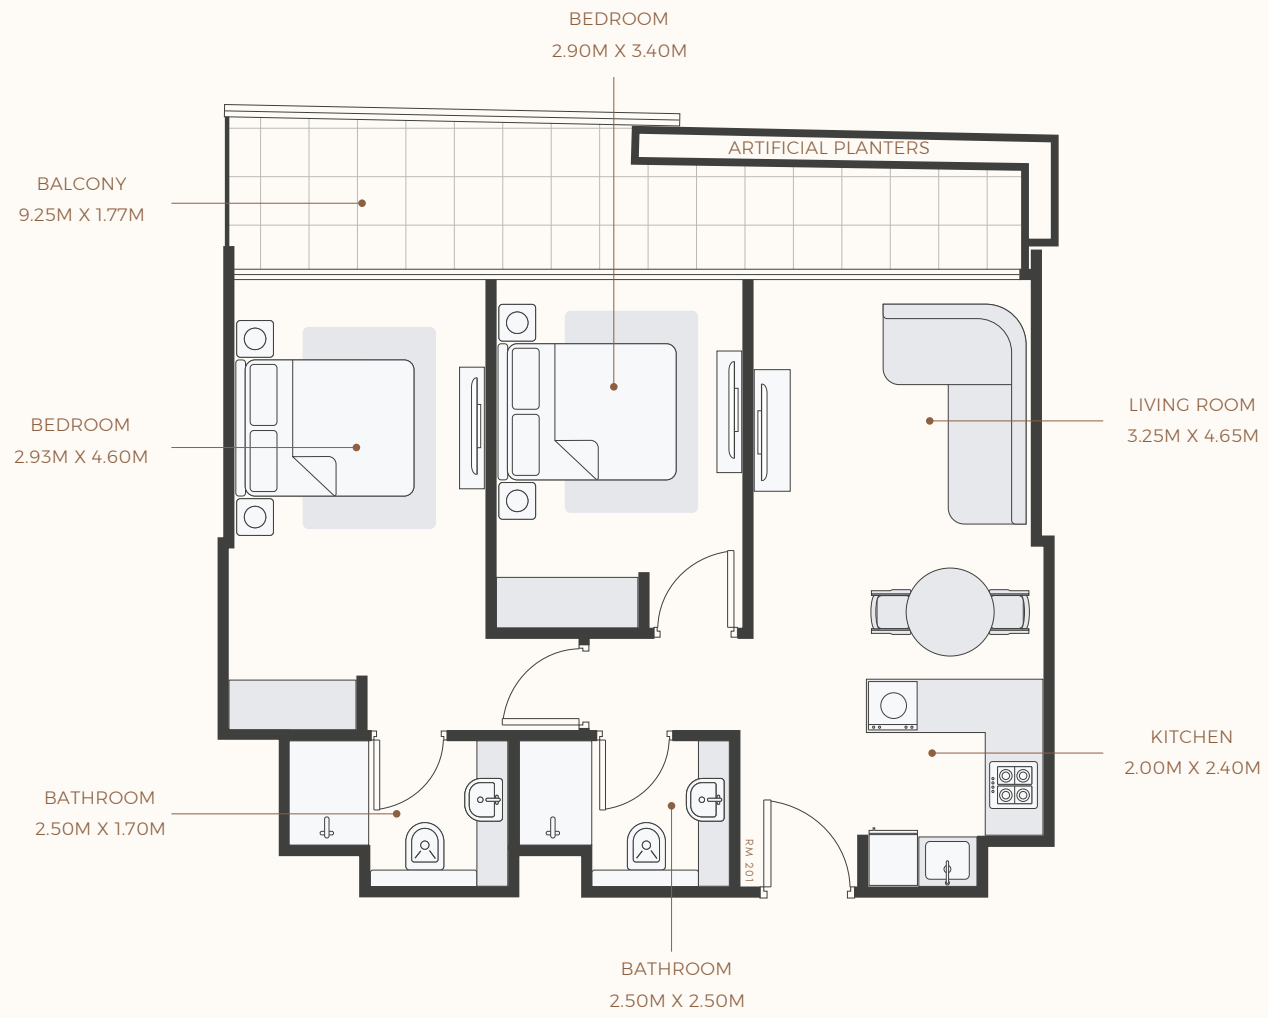

RIVIERA

AZURE

FLOOR PLAN
STUDIO TYPE 1
 1ST TO 7TH FLOOR

SUITE AREA : 305.16 SQ.FT
 TOTAL AREA : 388.15 SQ.FT

TYPICAL UNITS

FLOOR PLAN
1 BEDROOM TYPE 1
 1ST TO 7TH FLOOR

SUITE AREA : 558.11 SQ.FT
 TOTAL AREA : 715.38 SQ.FT

TYPICAL UNITS

FLOOR PLAN

2 BEDROOM TYPE 1

1ST TO 7TH FLOOR

SUITE AREA : 723.56 SQ.FT
TOTAL AREA : 874.68 SQ.FT

TYPICAL UNITS

FLOOR PLAN

2 BEDROOM TYPE 2

8TH FLOOR

SUITE AREA : 795.78 SQ.FT
TOTAL AREA : 1138.94 SQ.FT

TYPICAL UNITS

FLOOR PLAN

PENTHOUSE TYPE 1 FLOOR 1

8TH FLOOR

SUITE AREA : 2243.86 SQ.FT
TOTAL AREA : 3527.69 SQ.FT

TYPICAL UNITS

FLOOR PLAN

PENTHOUSE TYPE 1 FLOOR 2

9TH FLOOR

SUITE AREA : 3240.18 SQ.FT
TOTAL AREA : 4204.53 SQ.FT

TYPICAL UNITS

FLOOR PLAN

PENTHOUSE TYPE 2 FLOOR 1

8TH FLOOR