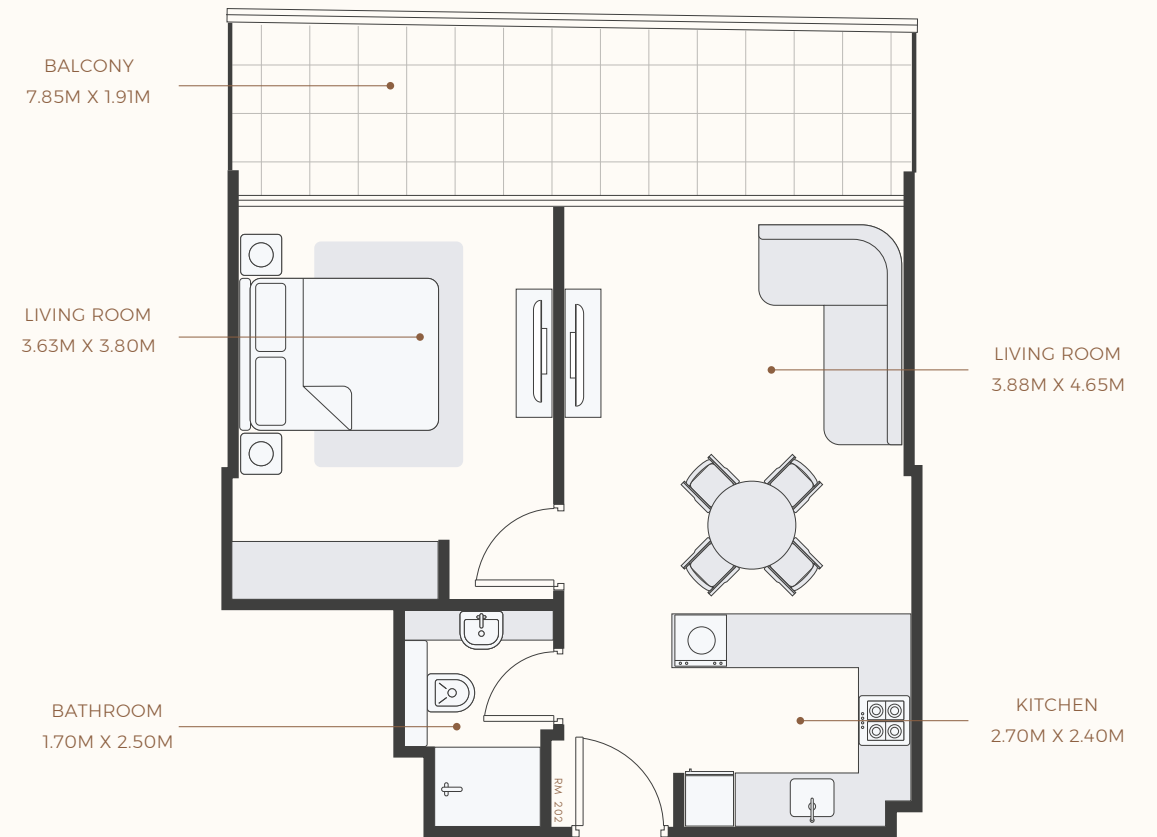

RIVIERA

AZURE

FLOOR PLAN
STUDIO TYPE 1
 1ST TO 7TH FLOOR

SUITE AREA : 305.16 SQ.FT
 TOTAL AREA : 388.15 SQ.FT

TYPICAL UNITS

FLOOR PLAN
1 BEDROOM TYPE 1
 1ST TO 7TH FLOOR

SUITE AREA : 558.11 SQ.FT
 TOTAL AREA : 715.38 SQ.FT

TYPICAL UNITS

FLOOR PLAN

2 BEDROOM TYPE 1

1ST TO 7TH FLOOR

SUITE AREA : 723.56 SQ.FT
TOTAL AREA : 874.68 SQ.FT

TYPICAL UNITS

FLOOR PLAN

2 BEDROOM TYPE 2

8TH FLOOR

SUITE AREA : 795.78 SQ.FT
TOTAL AREA : 1138.94 SQ.FT

TYPICAL UNITS

FLOOR PLAN

PENTHOUSE TYPE 1 FLOOR 1

8TH FLOOR

SUITE AREA : 2243.86 SQ.FT
TOTAL AREA : 3527.69 SQ.FT

TYPICAL UNITS

FLOOR PLAN

PENTHOUSE TYPE 1 FLOOR 2

9TH FLOOR

SUITE AREA : 3240.18 SQ.FT
TOTAL AREA : 4204.53 SQ.FT

TYPICAL UNITS

FLOOR PLAN

PENTHOUSE TYPE 2 FLOOR 1

8TH FLOOR