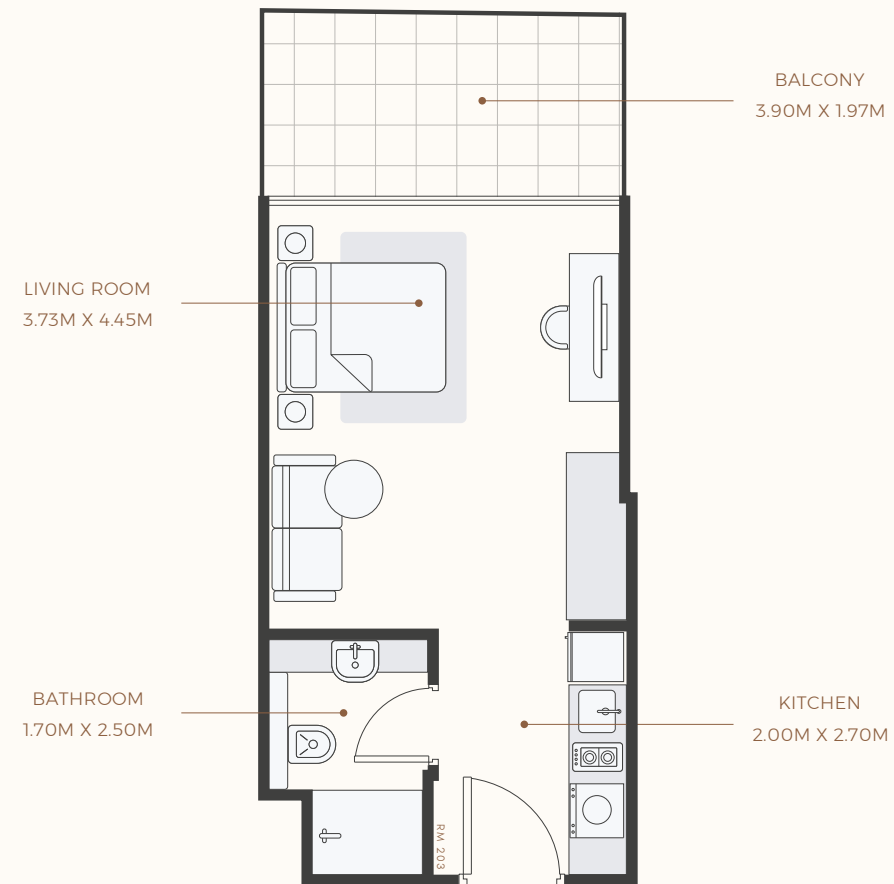

RIVIERA

AZURE

FLOOR PLAN
STUDIO TYPE 1
 1ST TO 7TH FLOOR

SUITE AREA : 305.16 SQ.FT
 TOTAL AREA : 388.15 SQ.FT

TYPICAL UNITS

FLOOR PLAN
1 BEDROOM TYPE 1
 1ST TO 7TH FLOOR

SUITE AREA : 558.11 SQ.FT
 TOTAL AREA : 715.38 SQ.FT

TYPICAL UNITS

FLOOR PLAN

2 BEDROOM TYPE 1

1ST TO 7TH FLOOR

SUITE AREA : 723.56 SQ.FT
TOTAL AREA : 874.68 SQ.FT

TYPICAL UNITS

FLOOR PLAN

2 BEDROOM TYPE 2

8TH FLOOR

SUITE AREA : 795.78 SQ.FT
TOTAL AREA : 1138.94 SQ.FT

TYPICAL UNITS

FLOOR PLAN

PENTHOUSE TYPE 1 FLOOR 1

8TH FLOOR

SUITE AREA : 2243.86 SQ.FT
TOTAL AREA : 3527.69 SQ.FT

TYPICAL UNITS

FLOOR PLAN

PENTHOUSE TYPE 1 FLOOR 2

9TH FLOOR

SUITE AREA : 3240.18 SQ.FT
TOTAL AREA : 4204.53 SQ.FT

TYPICAL UNITS

FLOOR PLAN

PENTHOUSE TYPE 2 FLOOR 1

8TH FLOOR