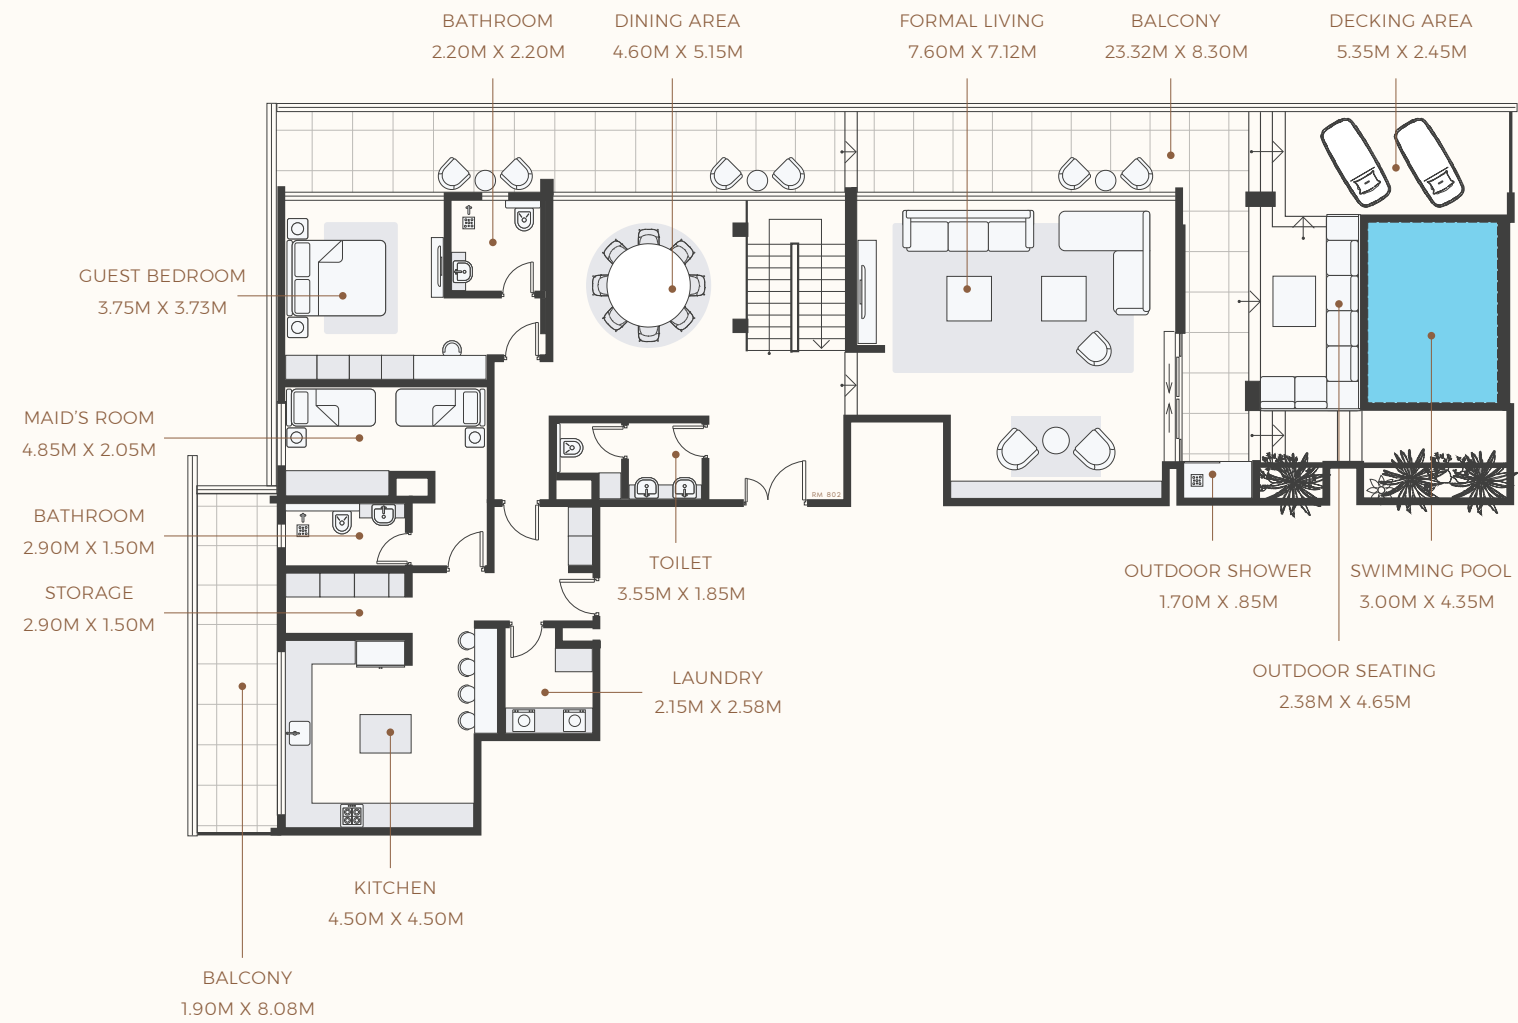

RIVIERA

AZURE

FLOOR PLAN
STUDIO TYPE 1
 1ST TO 7TH FLOOR

SUITE AREA : 305.16 SQ.FT
 TOTAL AREA : 388.15 SQ.FT

TYPICAL UNITS

FLOOR PLAN
1 BEDROOM TYPE 1
 1ST TO 7TH FLOOR

SUITE AREA : 558.11 SQ.FT
 TOTAL AREA : 715.38 SQ.FT

TYPICAL UNITS

FLOOR PLAN

2 BEDROOM TYPE 1

1ST TO 7TH FLOOR

SUITE AREA : 723.56 SQ.FT
TOTAL AREA : 874.68 SQ.FT

TYPICAL UNITS

FLOOR PLAN

2 BEDROOM TYPE 2

FLOOR PLAN

PENTHOUSE TYPE 1 FLOOR 2

9TH FLOOR

SUITE AREA : 3240.18 SQ.FT
TOTAL AREA : 4204.53 SQ.FT

TYPICAL UNITS

FLOOR PLAN

PENTHOUSE TYPE 2 FLOOR 1

8TH FLOOR

SUITE AREA : 2189.29 SQ.FT
TOTAL AREA : 3598.41 SQ.FT

TYPICAL UNITS

FLOOR PLAN

PENTHOUSE TYPE 2 FLOOR 2

9TH FLOOR

SUITE AREA : 3091.64 SQ.FT
TOTAL AREA : 4083.32 SQ.FT

TYPICAL UNITS

FLOOR PLAN