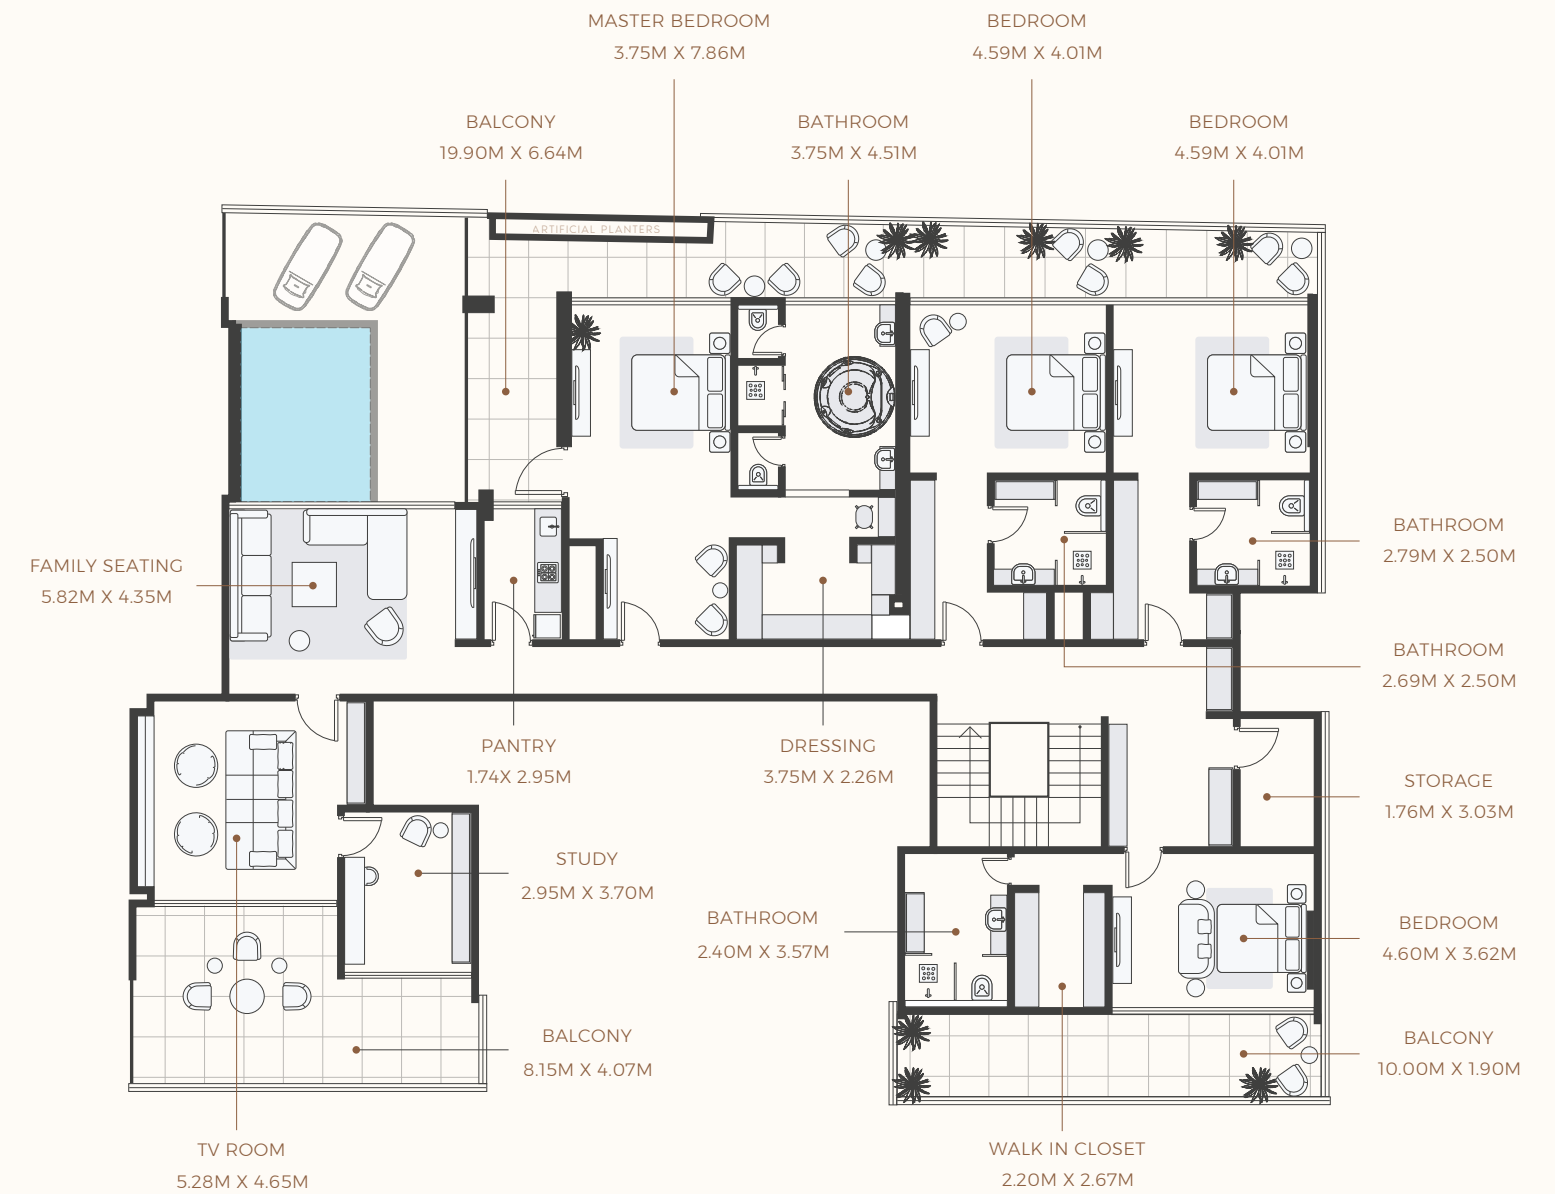

RIVIERA

AZURE

FLOOR PLAN
STUDIO TYPE 1
 1ST TO 7TH FLOOR

SUITE AREA : 305.16 SQ.FT
 TOTAL AREA : 388.15 SQ.FT

TYPICAL UNITS

FLOOR PLAN
1 BEDROOM TYPE 1
 1ST TO 7TH FLOOR

SUITE AREA : 558.11 SQ.FT
 TOTAL AREA : 715.38 SQ.FT

TYPICAL UNITS

FLOOR PLAN

2 BEDROOM TYPE 1

1ST TO 7TH FLOOR

SUITE AREA : 723.56 SQ.FT
TOTAL AREA : 874.68 SQ.FT

TYPICAL UNITS

FLOOR PLAN

2 BEDROOM TYPE 2

8TH FLOOR

SUITE AREA : 795.78 SQ.FT
TOTAL AREA : 1138.94 SQ.FT

TYPICAL UNITS

FLOOR PLAN

PENTHOUSE TYPE 1 FLOOR 1

8TH FLOOR

SUITE AREA : 2243.86 SQ.FT
TOTAL AREA : 3527.69 SQ.FT

TYPICAL UNITS

FLOOR PLAN

PENTHOUSE TYPE 1 FLOOR 2

9TH FLOOR

SUITE AREA : 3240.18 SQ.FT
TOTAL AREA : 4204.53 SQ.FT

TYPICAL UNITS

FLOOR PLAN

PENTHOUSE TYPE 2 FLOOR 1

8TH FLOOR