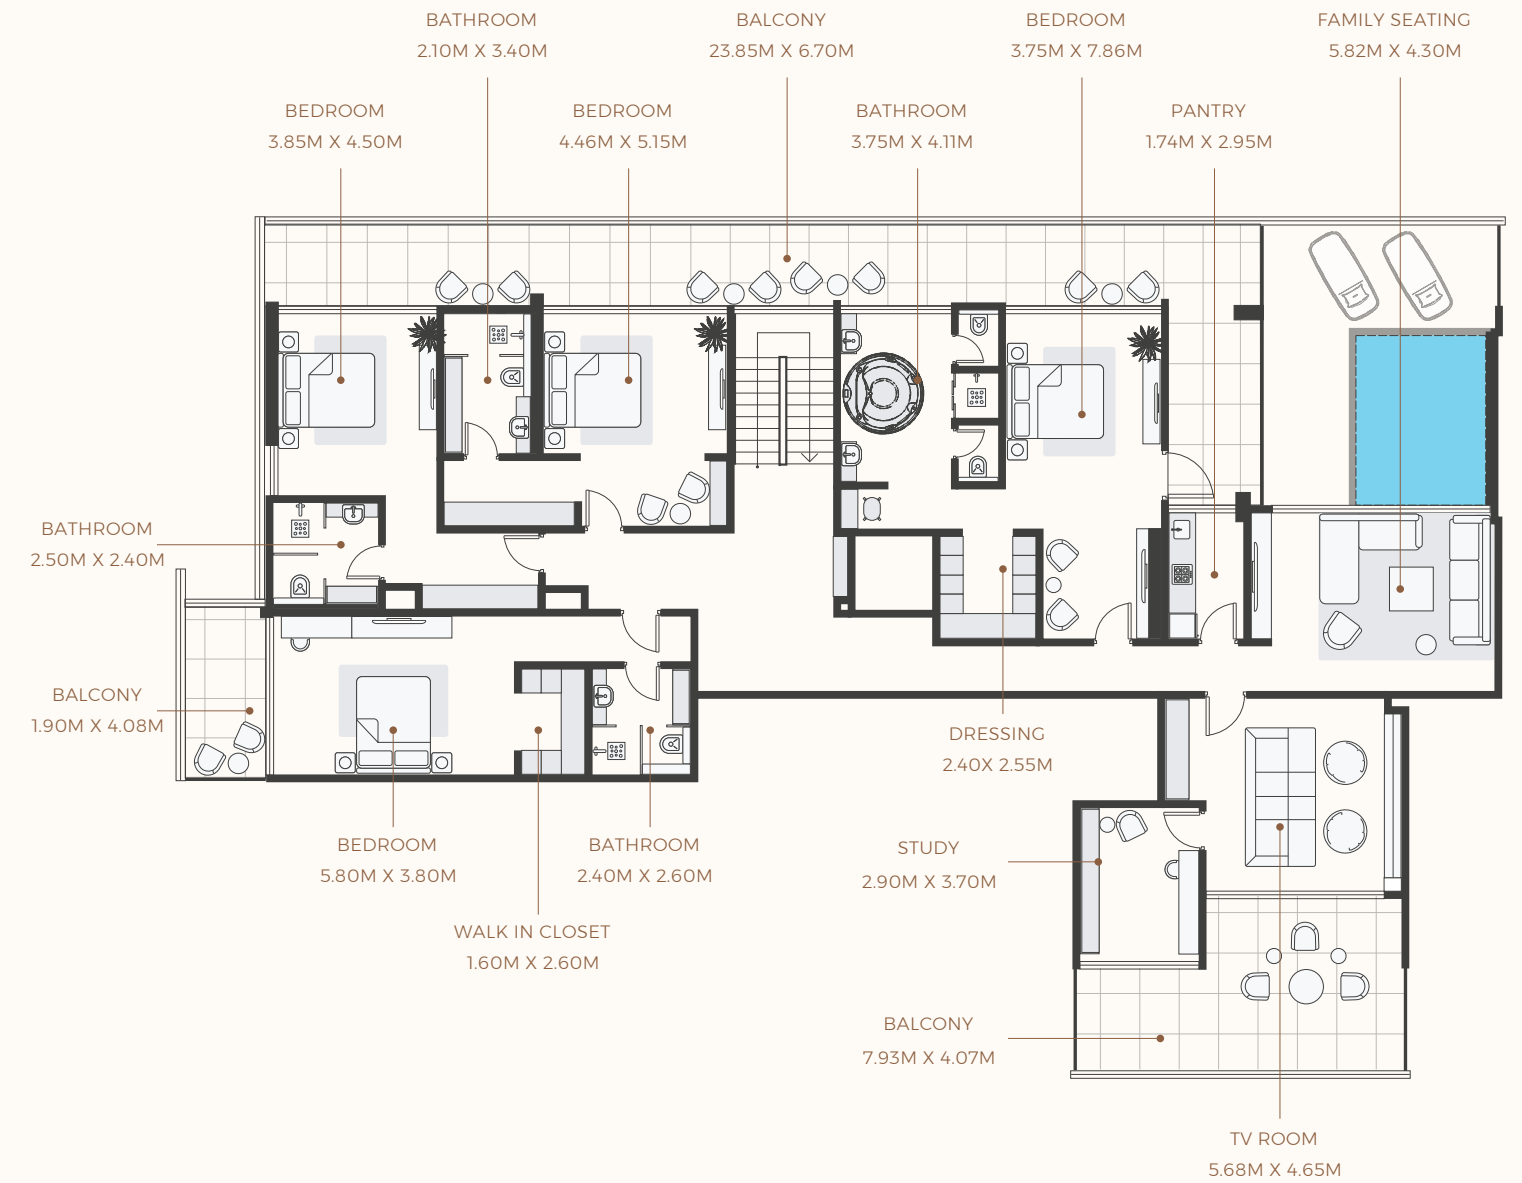

RIVIERA

AZURE

FLOOR PLAN
STUDIO TYPE 1
 1ST TO 7TH FLOOR

SUITE AREA : 305.16 SQ.FT
 TOTAL AREA : 388.15 SQ.FT

TYPICAL UNITS

FLOOR PLAN
1 BEDROOM TYPE 1
 1ST TO 7TH FLOOR

SUITE AREA : 558.11 SQ.FT
 TOTAL AREA : 715.38 SQ.FT

TYPICAL UNITS

FLOOR PLAN

2 BEDROOM TYPE 1

1ST TO 7TH FLOOR

SUITE AREA : 723.56 SQ.FT
TOTAL AREA : 874.68 SQ.FT

TYPICAL UNITS

FLOOR PLAN

2 BEDROOM TYPE 2

FLOOR PLAN

PENTHOUSE TYPE 1 FLOOR 2

9TH FLOOR

SUITE AREA : 3240.18 SQ.FT
TOTAL AREA : 4204.53 SQ.FT

TYPICAL UNITS

FLOOR PLAN

PENTHOUSE TYPE 2 FLOOR 1

8TH FLOOR

SUITE AREA : 2189.29 SQ.FT
TOTAL AREA : 3598.41 SQ.FT

TYPICAL UNITS

FLOOR PLAN

PENTHOUSE TYPE 2 FLOOR 2

9TH FLOOR

SUITE AREA : 3091.64 SQ.FT
TOTAL AREA : 4083.32 SQ.FT

TYPICAL UNITS

FLOOR PLAN