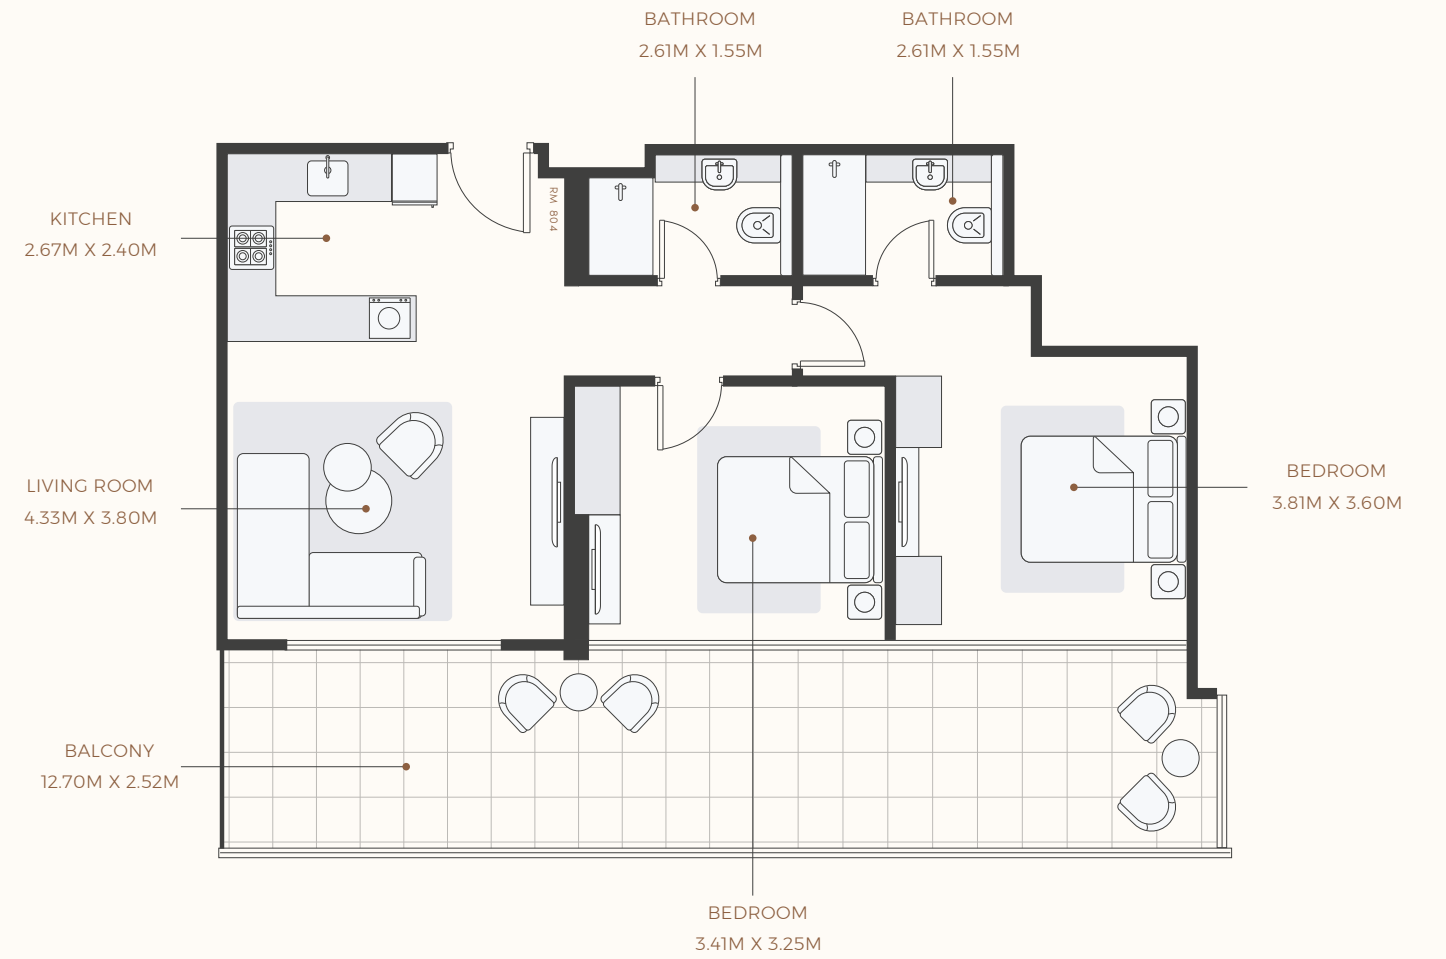

RIVIERA

AZURE

FLOOR PLAN
STUDIO TYPE 1
 1ST TO 7TH FLOOR

SUITE AREA : 305.16 SQ.FT
 TOTAL AREA : 388.15 SQ.FT

TYPICAL UNITS

FLOOR PLAN
1 BEDROOM TYPE 1
 1ST TO 7TH FLOOR

SUITE AREA : 558.11 SQ.FT
 TOTAL AREA : 715.38 SQ.FT

TYPICAL UNITS

FLOOR PLAN

2 BEDROOM TYPE 1

1ST TO 7TH FLOOR

SUITE AREA : 723.56 SQ.FT
TOTAL AREA : 874.68 SQ.FT

TYPICAL UNITS

FLOOR PLAN

2 BEDROOM TYPE 2

8TH FLOOR

SUITE AREA : 795.78 SQ.FT
TOTAL AREA : 1138.94 SQ.FT

TYPICAL UNITS

FLOOR PLAN

PENTHOUSE TYPE 1 FLOOR 1

8TH FLOOR

SUITE AREA : 2243.86 SQ.FT
TOTAL AREA : 3527.69 SQ.FT

TYPICAL UNITS

FLOOR PLAN

PENTHOUSE TYPE 1 FLOOR 2

9TH FLOOR

SUITE AREA : 3240.18 SQ.FT
TOTAL AREA : 4204.53 SQ.FT

TYPICAL UNITS

FLOOR PLAN

PENTHOUSE TYPE 2 FLOOR 1

8TH FLOOR