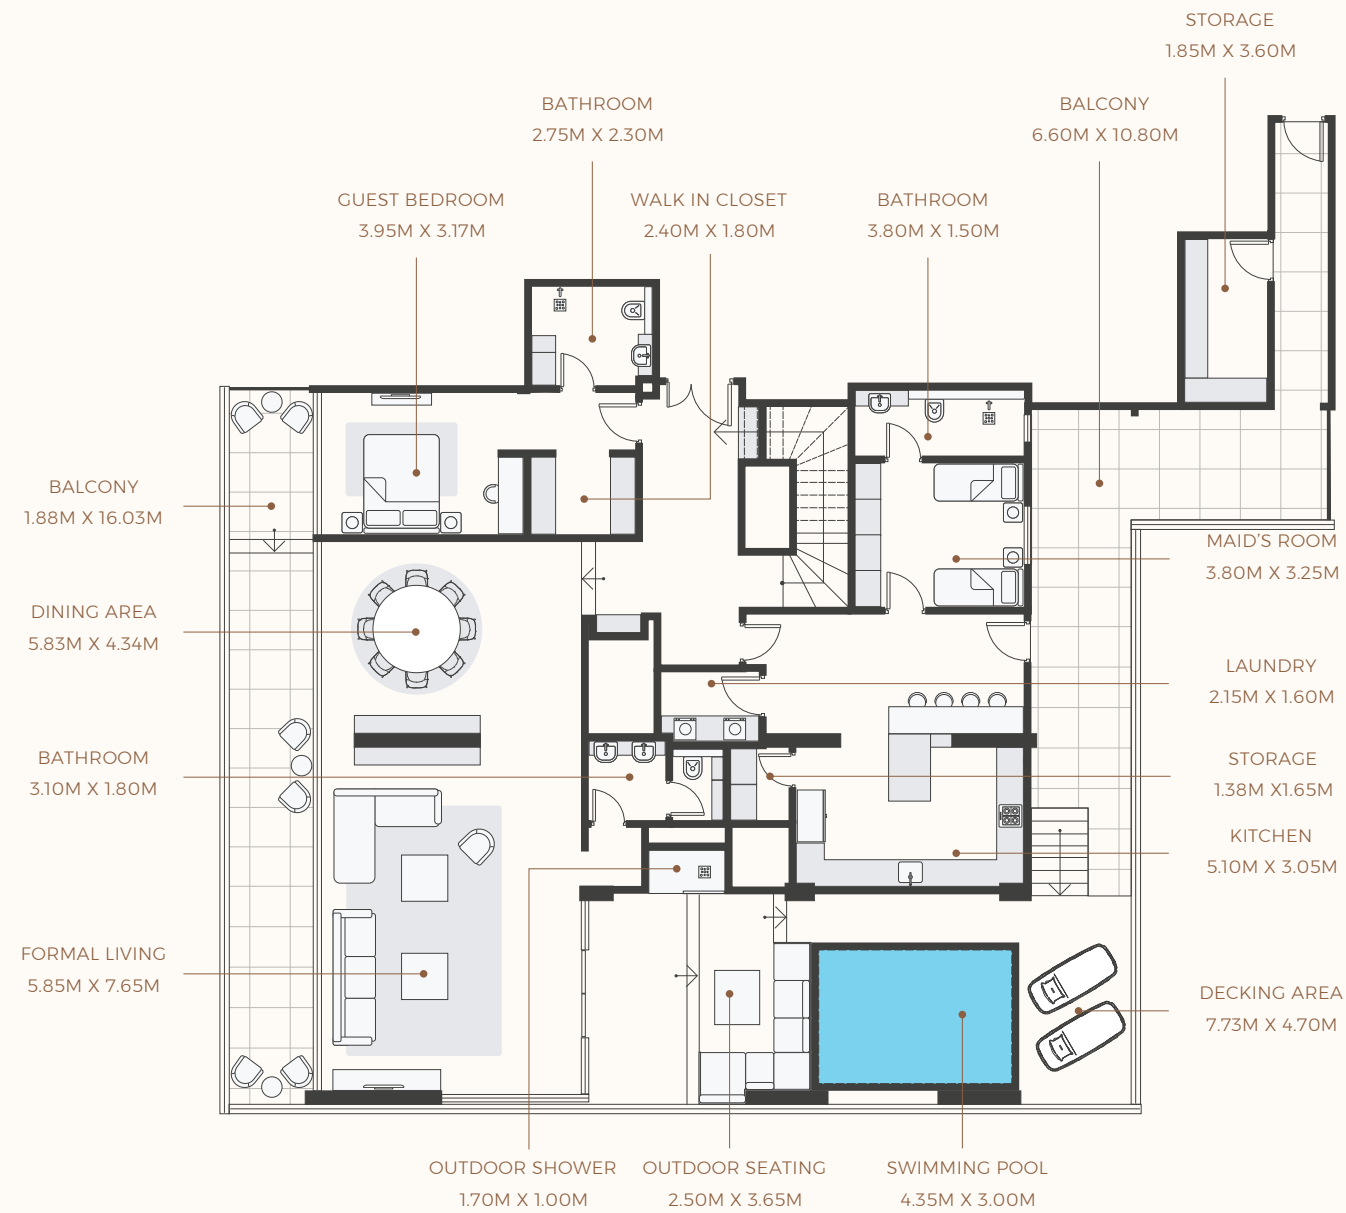

FLOOR PLAN

PENTHOUSE TYPE 3 FLOOR 1

8TH FLOOR

SUITE AREA : 2593.59 SQ.FT
TOTAL AREA : 3302.07 SQ.FT

TYPICAL UNITS