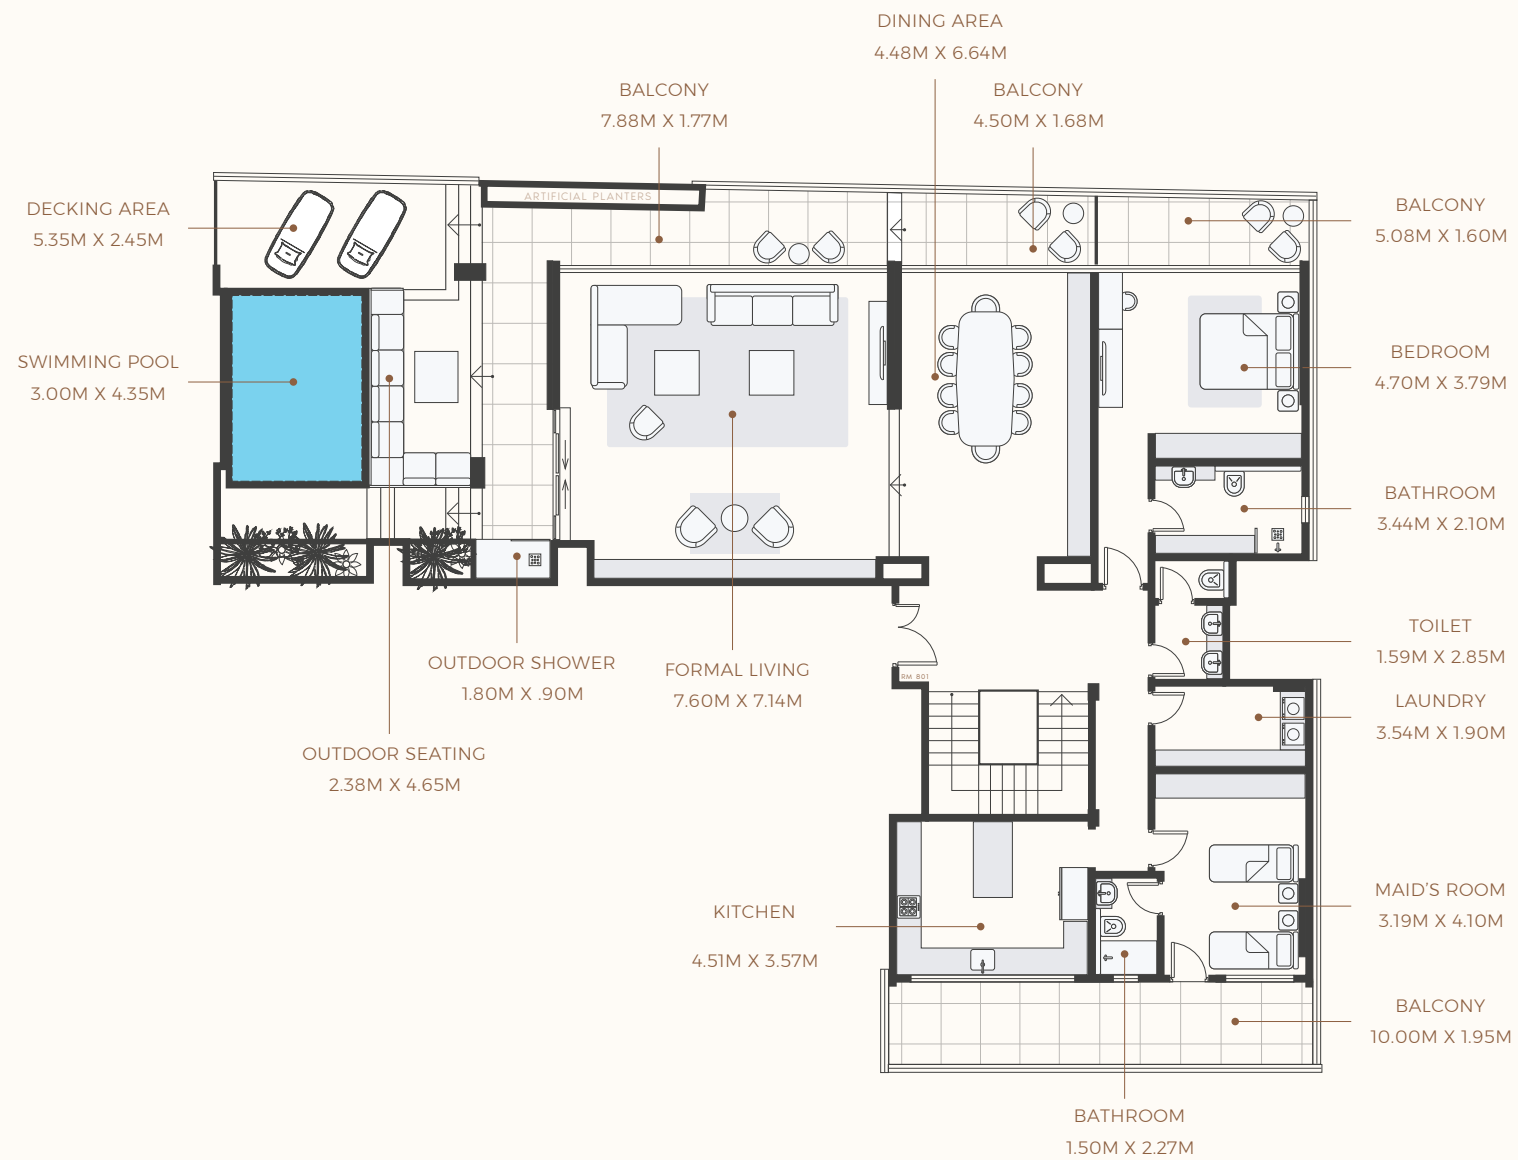

RIVIERA

AZURE

FLOOR PLAN
STUDIO TYPE 1
 1ST TO 7TH FLOOR

SUITE AREA : 305.16 SQ.FT
 TOTAL AREA : 388.15 SQ.FT

TYPICAL UNITS

FLOOR PLAN
1 BEDROOM TYPE 1
 1ST TO 7TH FLOOR

SUITE AREA : 558.11 SQ.FT
 TOTAL AREA : 715.38 SQ.FT

TYPICAL UNITS

FLOOR PLAN

2 BEDROOM TYPE 1

1ST TO 7TH FLOOR

SUITE AREA : 723.56 SQ.FT
TOTAL AREA : 874.68 SQ.FT

TYPICAL UNITS

FLOOR PLAN

2 BEDROOM TYPE 2

8TH FLOOR

SUITE AREA : 795.78 SQ.FT
TOTAL AREA : 1138.94 SQ.FT

TYPICAL UNITS

FLOOR PLAN

PENTHOUSE TYPE 1 FLOOR 1

8TH FLOOR

SUITE AREA : 2243.86 SQ.FT
TOTAL AREA : 3527.69 SQ.FT

TYPICAL UNITS

FLOOR PLAN

PENTHOUSE TYPE 1 FLOOR 2

9TH FLOOR

SUITE AREA : 3240.18 SQ.FT
TOTAL AREA : 4204.53 SQ.FT

TYPICAL UNITS

FLOOR PLAN

PENTHOUSE TYPE 2 FLOOR 1

8TH FLOOR